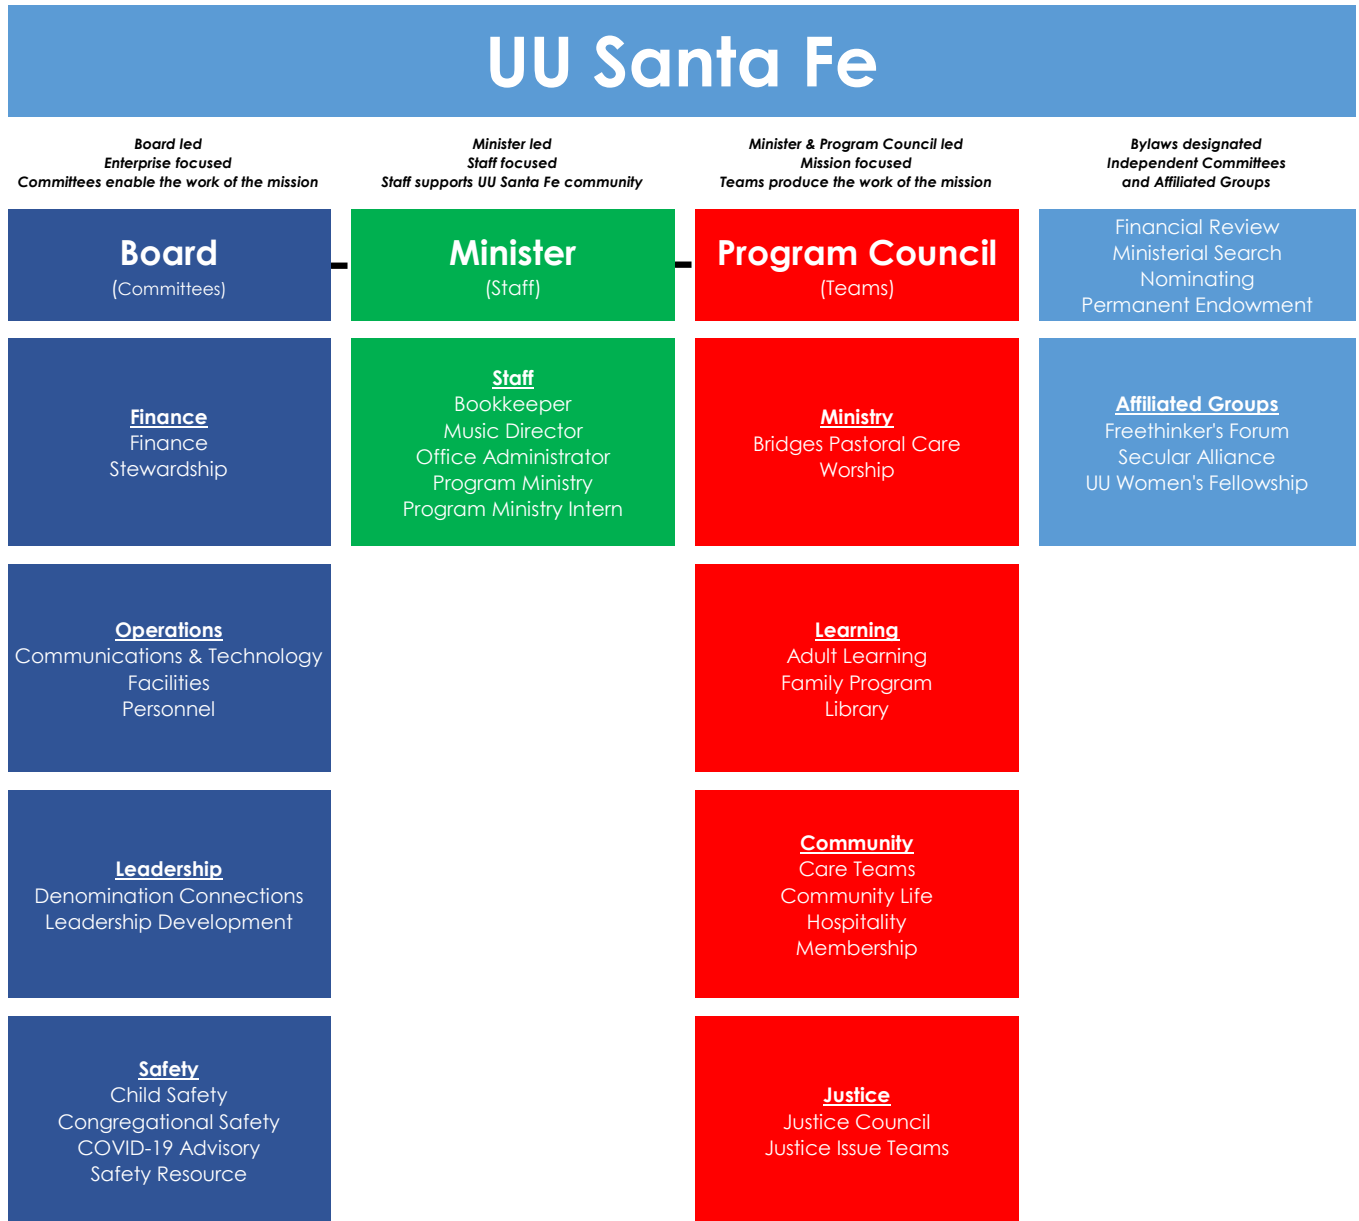

UU Santa Fe Organization Chart

This is a functional, team-based org chart, not a hierarchical organization chart.